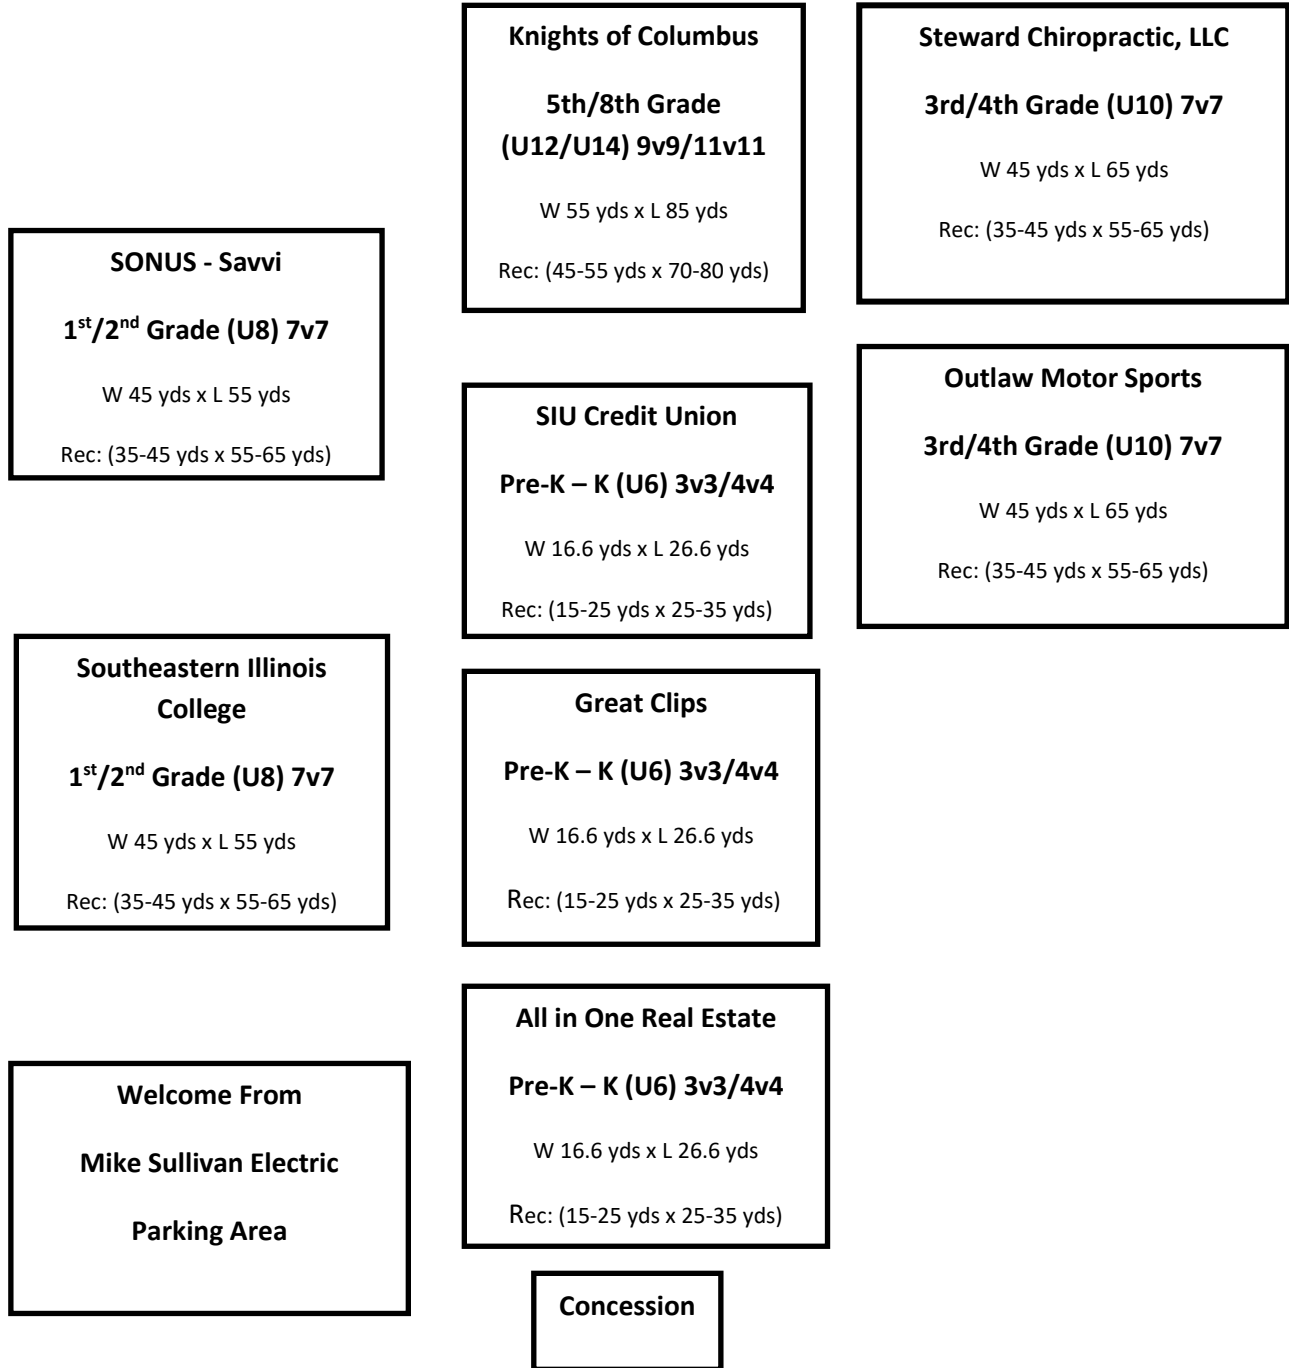

SYSA Bill Rice Memorial Soccer Complex

GPS: 920 West Poplar Street Harrisburg, IL 62946

Complex is located on the West side of Harrisburg near the Illinois Youth Center

Parking

W <- Poplar St. -> E